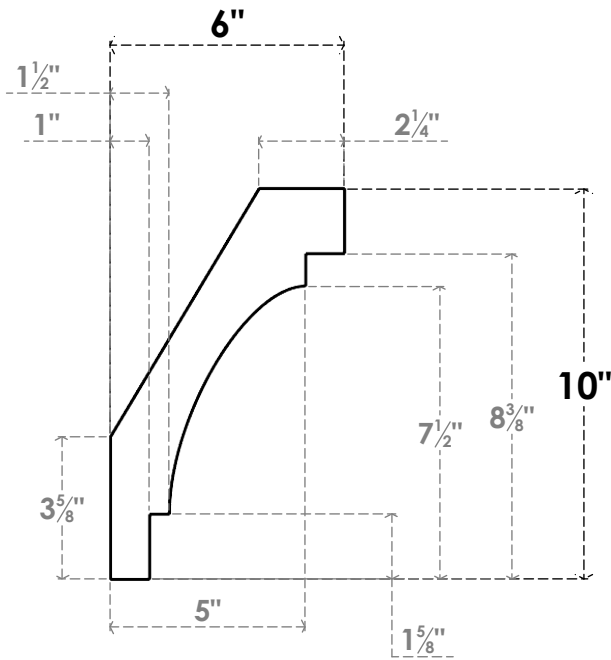

ITEM NUMBER: BRCPO030X06000X10000MRC

3"W X 6"D X 10"H MERCED ARCHITECTURAL GRADE PVC OPEN BRACE

SIDE PROFILE

FRONT PROFILE

ISOMETRIC

EKENA MILLWORK
 2300 WEST MAIN ST.
 CLARKSVILLE, TX 75426
 TOLL FREE: 866-607-0453
 WWW.EKENAMILLWORK.COM

NOTES

1. INSTALLATION TO BE COMPLETED IN ACCORDANCE WITH MANUFACTURER'S SPECIFICATIONS.
2. DRAWING MAY NOT BE TO SCALE
3. THIS DRAWING IS INTENDED FOR DESIGN AND PLANNING PURPOSES ONLY.
4. ALL INFORMATION CONTAINED HEREIN WAS CURRENT AT THE TIME OF DEVELOPMENT BUT MUST BE REVIEWED AND APPROVED BY THE PRODUCT MANUFACTURER TO BE CONSIDERED ACCURATE.
5. ARCHITECTURAL GRADE PVC PRODUCTS ARE MADE FROM EXPANDED CELLULAR PVC AND COME NATURALLY WHITE BUT MAY BE PAINTED