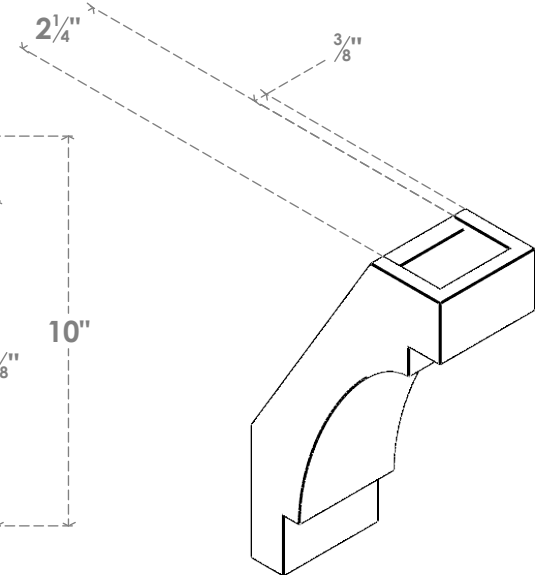

ITEM NUMBER: BRCPO030X06000X10000MRC

3"W X 6"D X 10"H MERCED ARCHITECTURAL GRADE PVC OPEN BRACE

SIDE PROFILE

FRONT PROFILE

ISOMETRIC

EKENA MILLWORK
 2300 WEST MAIN ST.
 CLARKSVILLE, TX 75426
 TOLL FREE: 866-607-0453
 WWW.EKENAMILLWORK.COM