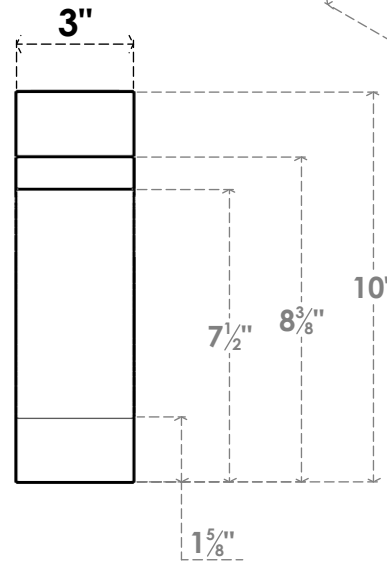

ITEM NUMBER: BRCPO030X06000X10000MRC

3"W X 6"D X 10"H MERCED ARCHITECTURAL GRADE PVC OPEN BRACE

SIDE PROFILE

FRONT PROFILE

ISOMETRIC

EKENA MILLWORK
 2300 WEST MAIN ST.
 CLARKSVILLE, TX 75426
 TOLL FREE: 866-607-0453
 WWW.EKENAMILLWORK.COM

NOTES

1. INSTALLATION TO BE COMPLETED IN ACCORDANCE WITH MANUFACTURER'S SPECIFICATIONS.
2. DRAWING MAY NOT BE TO SCALE
3. THIS DRAWING IS INTENDED FOR DESIGN AND PLANNING PURPOSES ONLY.
4. ALL INFORMATION CONTAINED HEREIN WAS CURRENT AT THE TIME OF DEVELOPMENT BUT MUST BE REVIEWED AND APPROVED BY THE PRODUCT MANUFACTURER TO BE CONSIDERED ACCURATE.
5. ARCHITECTURAL GRADE PVC PRODUCTS ARE MADE FROM EXPANDED CELLULAR PVC AND COME NATURALLY WHITE BUT MAY BE PAINTED